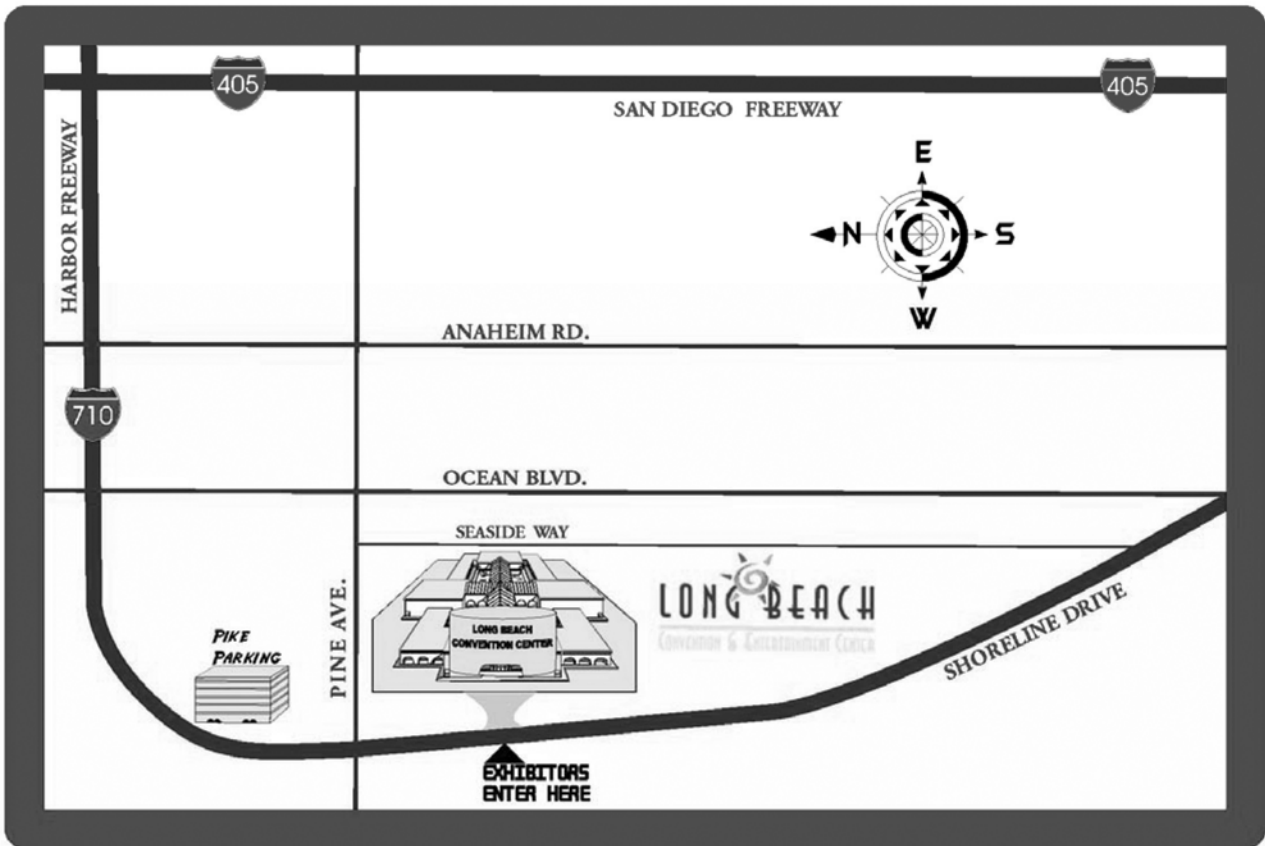

LONG BEACH CONVENTION CENTER

All Exhibitors will enter from the Shoreline Drive gate and proceed as directed by Show Staff.

DIRECTIONS TO LONG BEACH CONVENTION CENTER

FROM LOS ANGELES INTERNATIONAL AIRPORT

Take the San Diego Freeway (405) south to the Long Beach Freeway (710). Go south on the Long Beach Freeway to the Downtown Exits. (710 then becomes Shoreline Drive). Follow Shoreline Drive to Linden Avenue and into the parking lot, or as advised by directional signage.

FROM LONG BEACH AIRPORT

Take Lakewood Boulevard south to the San Diego Freeway (405). Take the San Diego Freeway (405) north to the Long Beach Freeway (710). Go south on the Long Beach Freeway to the Downtown Exits. (710 then becomes Shoreline Drive). Follow Shoreline Drive to Linden Avenue and into the parking lot, or as advised by directional signage.

FROM SOUTHERN ORANGE COUNTY

Take the Santa Ana Freeway (5) north to the San Diego Freeway (405). Take the San Diego Freeway (405) north to the Long Beach Freeway (710). Go south on the Long Beach Freeway to the Downtown Exits. (710 then becomes Shoreline Drive). Follow Shoreline Drive to Linden Avenue and into the parking lot or as advised by directional signage.